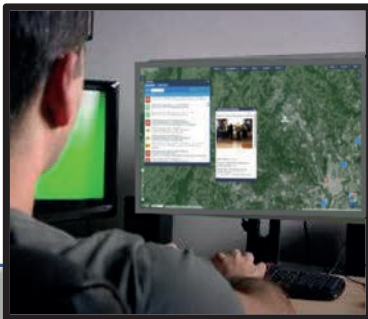

FIST Field Information Support Tool

Data → Knowledge → Action

Creating insight with accelerated field reporting, rapid geo-visualization, on-board data analysis, and secure information sharing

Mission Ready

- Law Enforcement
- Maritime Security
- Disaster Response
- Field Investigations
- Anti-Trafficking
- Site Security
- Event Tracking
- Surveys/Census Taking
- Medical Monitoring

Collect and display combined data

Transform data into knowledge for informed command level decisions

FIST FusionPortal

- Property Protection - live video
- Informed Decision Making - trend analysis
- Field Security - tracking, messaging, tasking
- Maximized Analysis - single data location
- Critical Situational Awareness - multiple inputs

FIST Gather Mobile Application

- Real-time field reports with media
- Works anywhere (Cell/WiFi/SATCOM)
- Comms with HQ and field operators
- Multi-language capability

Real

- Biometric and Medical Devices
- UAV and UGS imagery
- License Plate Recognition