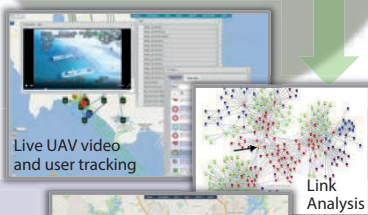

- Law Enforcement
- Maritime Security
- Disaster Response
- Field Investigations
- Anti-Trafficking
- Site Security
- Event Tracking
- Surveys/Census Taking
- Medical Monitoring

Collect and display combined data

Transform data into knowledge for informed command level decisions

FIST FusionPortal

- Property Protection - live video
- Informed Decision Making - trend analysis
- Field Security - tracking, messaging, tasking
- Maximized Analysis - single data location
- Critical Situational Awareness - multiple inputs

FIST Gather Mobile Application

- Real-time field reports with media
- Works anywhere (Cell/WiFi/SATCOM)
- Comms with HQ and field operators
- Multi-language capability

Real

- Biometric and Medical Devices
- UAV and UGS imagery
- License Plate Recognition