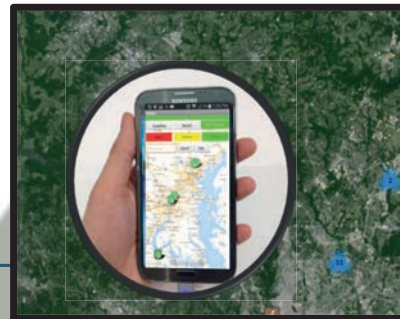

FIST Field Information Support Tool

Data → Knowledge → Action

Creating insight with accelerated field reporting, rapid geo-visualization, on-board data analysis, and secure information sharing

Mission Ready

- Law Enforcement
- Maritime Security
- Disaster Response
- Field Investigations
- Anti-Trafficking
- Site Security
- Event Tracking
- Surveys/Census Taking
- Medical Monitoring

Collect and display combined data

Transform data into knowledge for informed command level decisions

FIST FusionPortal

- Property Protection - live video
- Informed Decision Making - trend analysis
- Field Security - tracking, messaging, tasking
- Maximized Analysis - single data location
- Critical Situational Awareness - multiple inputs

FIST Gather Mobile Application

- Real-time field reports with media
- Works anywhere (Cell/WiFi/SATCOM)
- Comms with HQ and field operators
- Multi-language capability

Real

- Biometric and Medical Devices
- UAV and UGS imagery
- License Plate Recognition