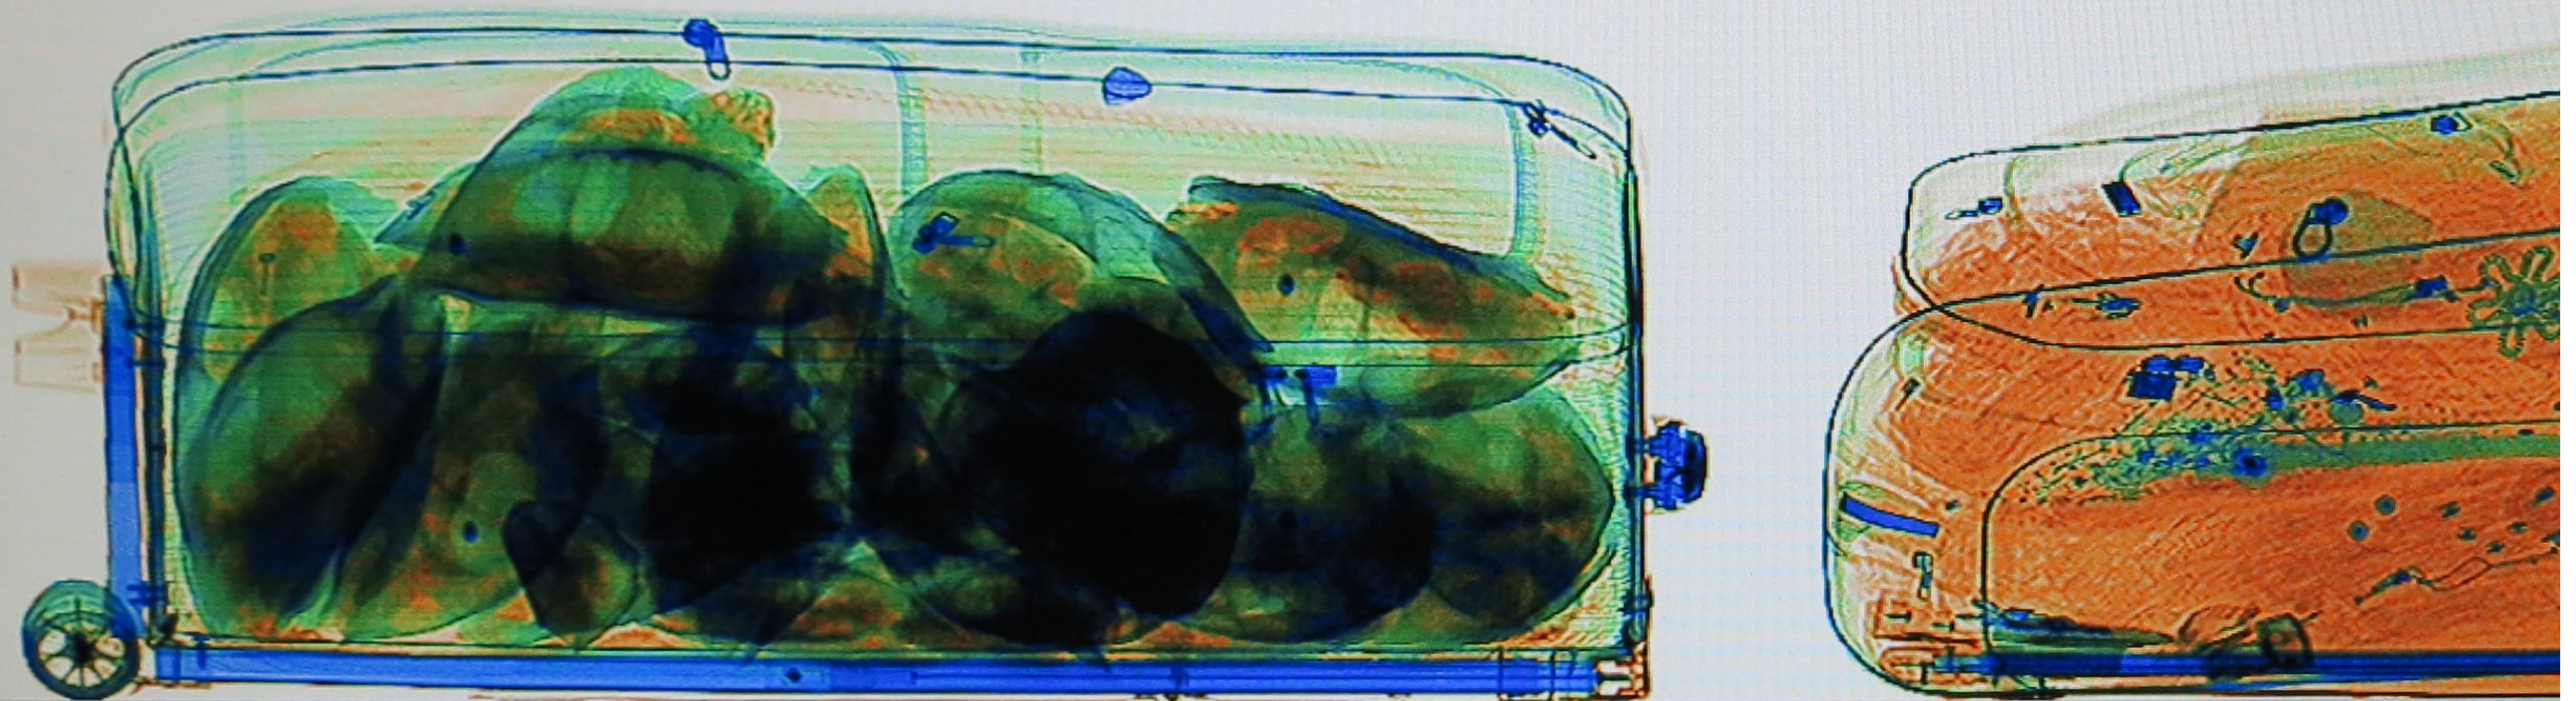

COCONUT SHELLS OR ENDANGERED TURTLES?

SMUGGLED BLACK POND TURTLES HIDDEN IN A PASSENGER'S CARRY ON LUGGAGE

DETECT | REPORT

WILDLIFE CRIME

BW-SEN
P1

BW-HIGH
P2

HI-CAT2
P3

Image display
HI-MAT+

STUFFED TOY OR SEDATED TIGER?

TIGER CUB NEXT TO A STUFFED TOY DISCOVERED IN HAND LUGGAGE. PASSENGER WAS ATTEMPTING TO SMUGGLE THE CUB FROM BANGKOK TO TEHRAN.
HEAT, SOUNDS, MOVEMENT OR UNUSUAL SMELLS FROM LUGGAGE COULD INDICATE CONCEALED LIVE WILDLIFE